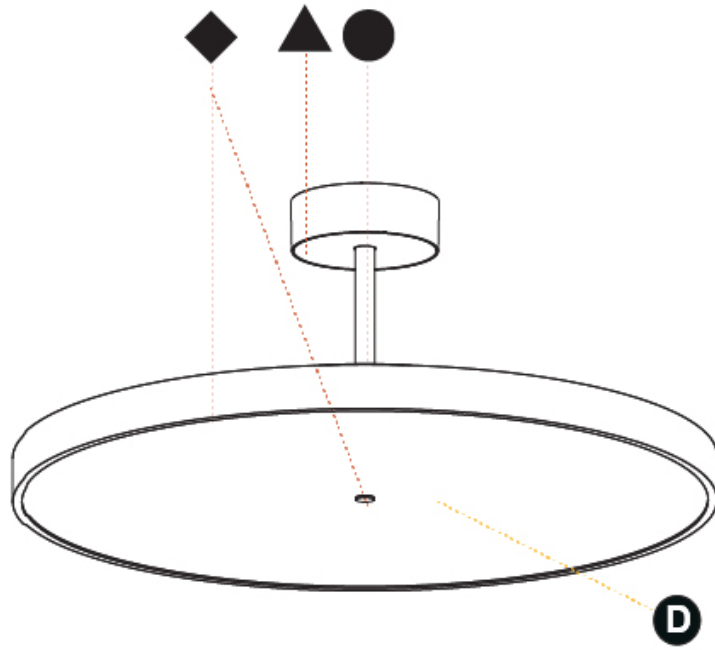

SIGN DIVA TUBE KORONA SUSPENSION

A300027-

PROJECT _____

TYPE _____

SPECIFIER _____

QUANTITY _____

DATE _____

A